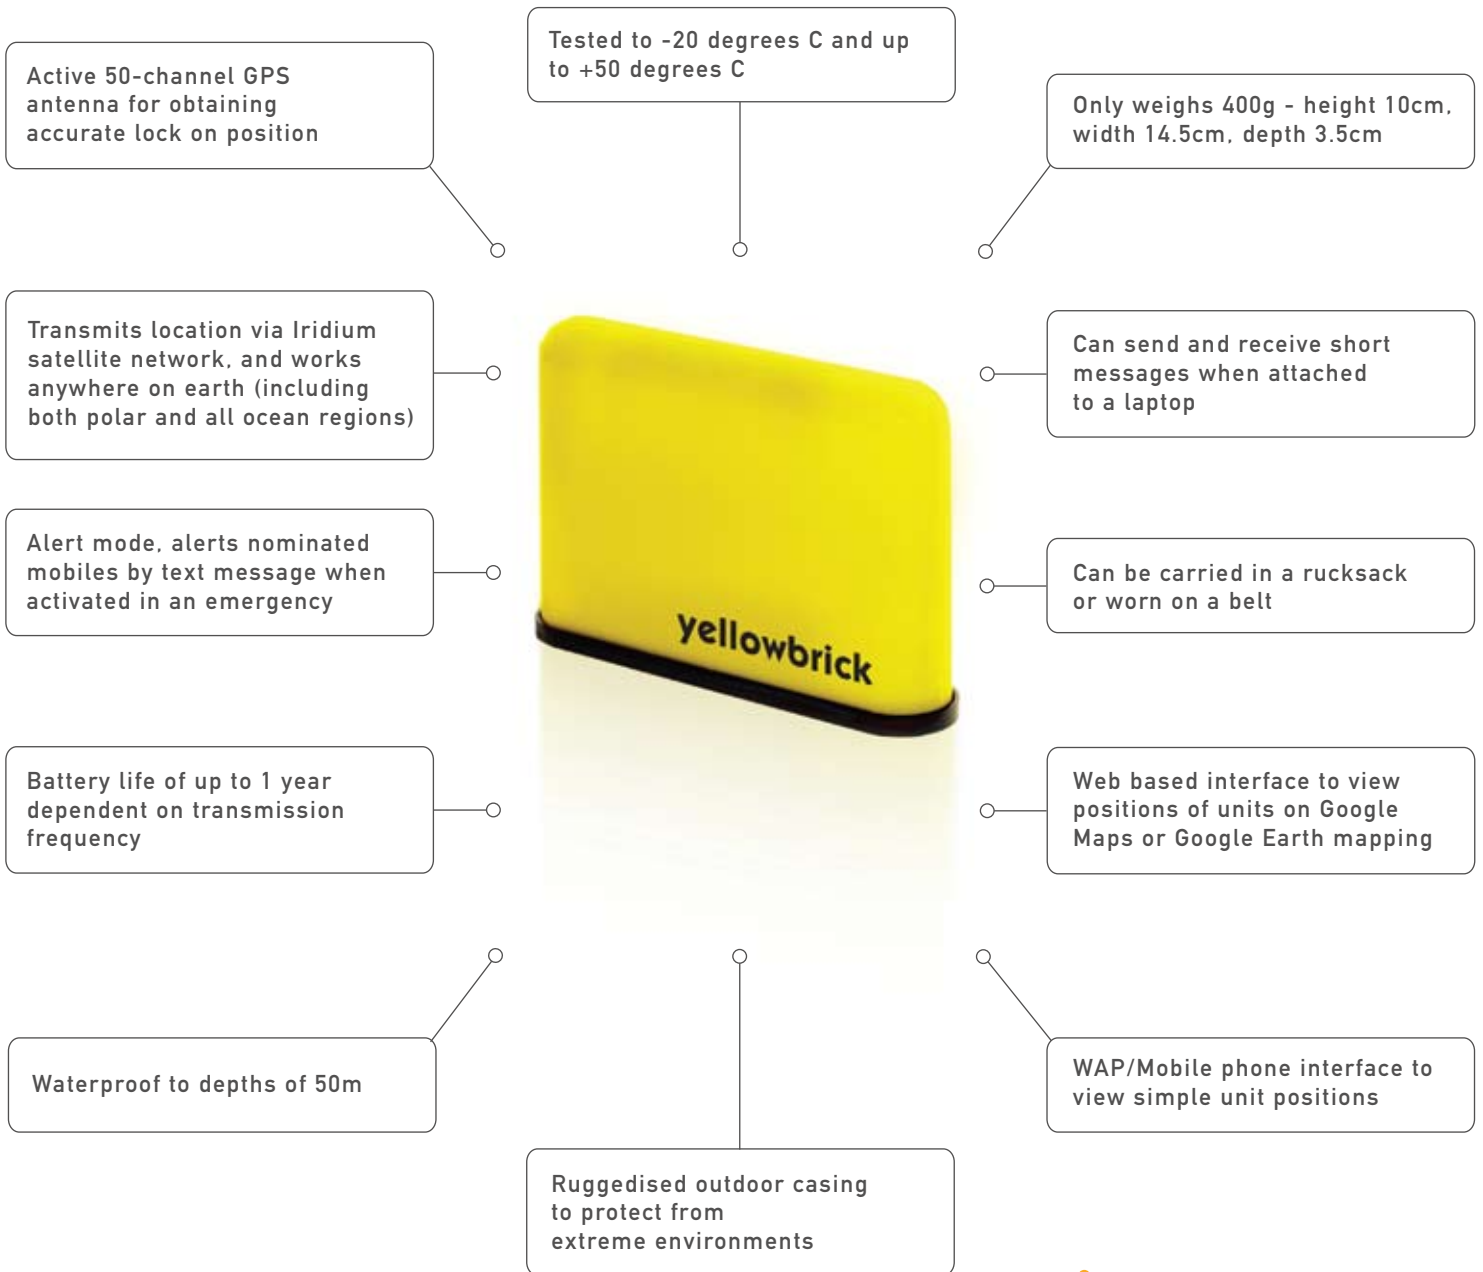

8 Brunswick Court / The Galleries / Brentwood / Essex / CM14 5GH.

Tel: 0845 619 8252 Fax: 0844 504 8228

www.yellowbrick-tracking.com

yellowbrick

Truly Global Satellite Tracking

Battery Life

(APPROX, 24HR USAGE)