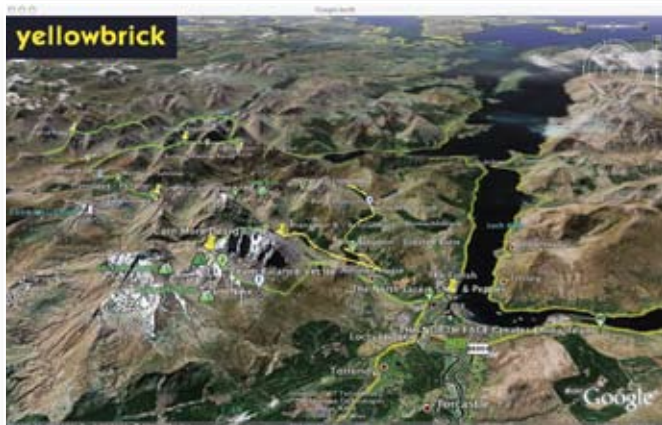

yellowbrick

Truly Global Satellite Tracking

Web-based viewer included with every hire

Google Earth can be used to view tracks in 3D

Add waypoints and markers to the map

The Yellowbrick Adventure Tracker is a well-proven, self-contained, fully-automatic satellite tracking device. It will accurately report its position from anywhere on Earth, including polar, ocean and desert regions. It is lightweight, waterproof and built to withstand extreme environments.